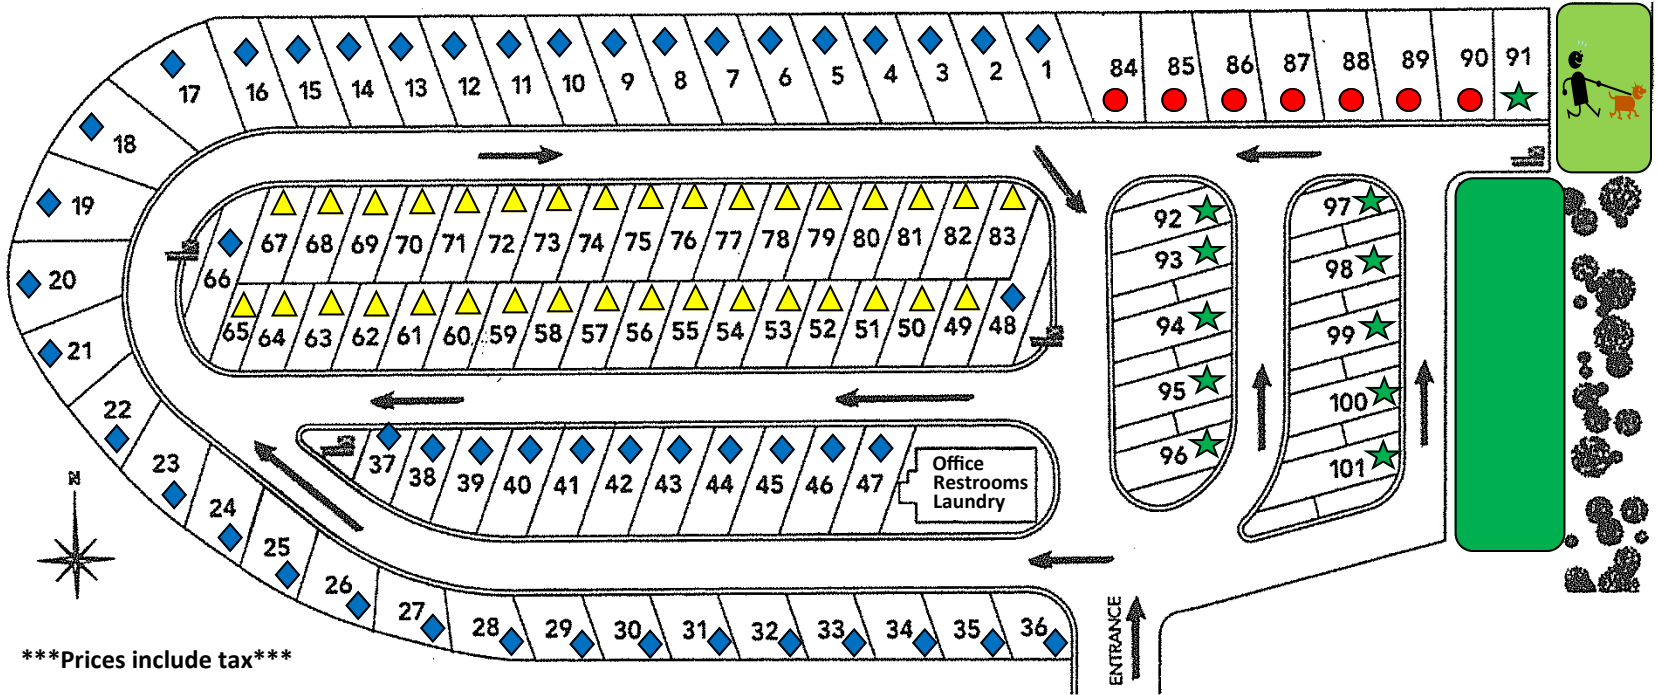

10400 NE 53rd Street
 Vancouver, WA 98662
 (360) 891 - 1091
 vanmallrv@gmail.com

VAN MALL RV PARK

10%  DISCOUNT
 Good Sam Rated - 7.5/10+18

Check in @ 1pm
 Check out @ Noon

Space _____

Prices include tax

▲ Economy sites
 Daily \$35 Weekly \$199 Monthly \$400

◆ Regular sites
 Daily \$35 Weekly \$199 Monthly \$430

● Dog Park sites
 Daily \$35 Weekly \$199 Monthly \$450

★ Premium sites
 Daily \$40 Weekly \$225 Monthly \$530

Late Departure \$10.00
 Waste Dump \$10.00
 RV Wash \$10.00
 Copies \$.50
 Fax \$1.00 Additional \$.50